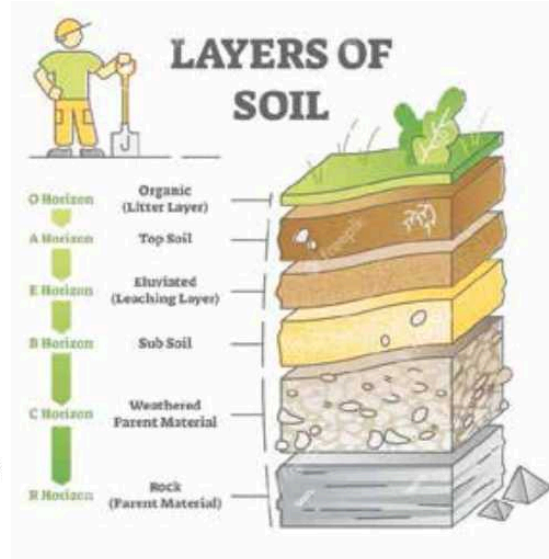

BY CHRIS NOON

Want to know more about why some plants thrive and some die on your property?

Want to know more about the types of soil you have on your property and how healthy they are?

Here are some simple soil assessments with very simple equipment so you can do it yourself.

There is a series of short videos that were made some time back and recently made available to the public.

They are based on demonstrations and workshops conducted by Harry Rose, previously a lecturer at Tocal Agricultural College. They are complemented by a soil health card which can be used to summarise your soil condition.

The basis for the videos is:

- healthy soils result in
- healthy landscapes result in:
- healthy pasture and vegetation result in
- healthy native animals and domestic stock

There are videos on:

- soil ground cover and macro life
- soil structure and texture
- water infiltration and soil slaking and dispersion
- soil depth and tightness of soil
- soil pH as different plants like different acidity levels
- indicators in the soil health card and reference books available on grasses and weeds

Here is the link to the videos, made by Greater Sydney Landcare with a Landcare NSW Community Agriculture Grant:

<https://www.youtube.com/channel/UCqK7kRdisumpqtlQ-xrlajw/videos>

Here is the link to the Soil Health card, as created by Harry Rose:

<https://drive.google.com/file/d/1ffVXTD7jBLpS MPC4x7NLQcAgXSpjPpx/view>

For more information, contact Nick on 9653 2056, www.stillcreeklandcare.com.au email Stillcreeklandcare@inet.net.au or Facebook.

Links detailed will also be published on the Galston News facebook page and website.

SYDNEY'S
PLANT MARKET
NURSERY GARDEN HOMEWARES

SPECIALS

FROM $6 JAPANESE BUXUS	$6 EACH COW MANURE	6 FOR $10 or $2 each POTTED COLOUR	HUGE RANGE OF WATER FEATURES	FROM $25 MAGNOLIA'S
$3 EACH VEGETABLES	DELIVERY SYDNEY WIDE	$10 EACH in 200mm pot LILLY PILLY RESILIENCE	4 FOR $20* SELECTED GRASSES *When buying 4 or more	FROM $3 SUCCULENTS

OPEN 7AM TO 5PM
7 DAYS A WEEK

184 Annangrove Rd, Annangrove

☎ 02 9679 2606 | ✉ sydneyplantmarket@gmail.com